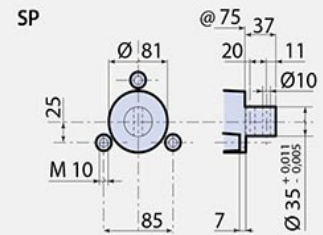

Technical data AR 115 bp C

@ = Pump axis - Asse pompa

SPxCR

With reduction gear - Con riduttore

588510

588511