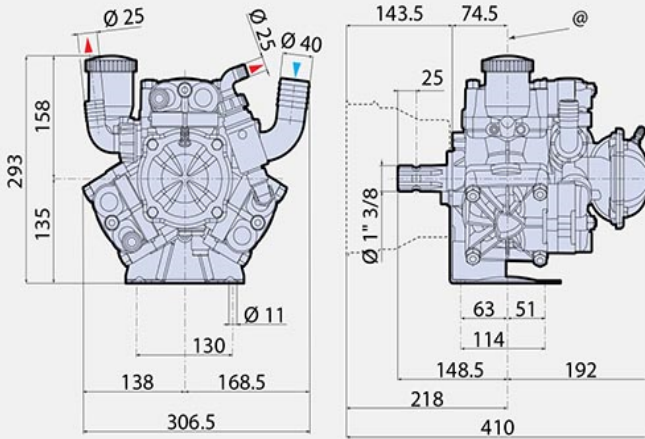

Technical data AR 115 bp C

@ = Pump axis - Asse pompa

SPxCR

With reduction gear - Con riduttore

588510

588511