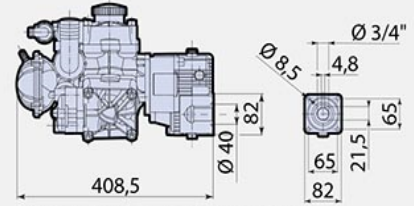

Technical data AR 115 bp C

@ = Pump axis - Asse pompa

SPxCR

With reduction gear - Con riduttore

588510

588511