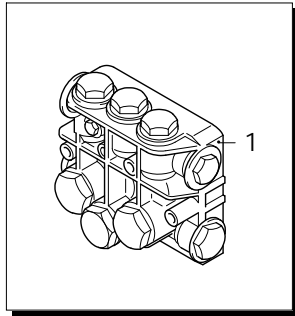

Series 132

XT

C

1450rpm

ø 24mm

AR-1_000015_v01

29/11/2021

Series 132

XT

C

1450rpm

ø 24mm

P	Code	Description	Q	Note	Validity	P	Code	Description	Q	Note	Validity
1	1269250	Head assembly	1	Ø 18		75	1320330	Bushing	1		
2	1262226	Head	1			76	1320370	Bearing	1		
3	820361	Plug	1	1/2" G brass	C=40Nm	77	1260790	Ring	1	seeger Ø1 52	
4	180101	O-ring	1	Ø 17,5x2	Lubricate with grease Molykote PG54	78	1266740	Cover	1		
5	1980740	Plug	1	3/8" G brass	C=20Nm	85	1321140	Shaft	1	6 marked	
6	740290	O-ring	1	Ø 14x1,78	Lubricate with grease Molykote PG54	87	1321190	Bearing	1		Assemble with tool [1780610]
7	620301	Plug	1	1/8" G	Screw with Loxeal 55-14	88	1321080	Ring	1		
9	1260162	Plug	6		C=34Nm	89	480671	Ring	1	seal	Assemble with tool [1781000]
10	960160	O-ring	6	Ø 17,86x2,62	Lubricate with grease Molykote PG54	90	390430	Screw	1	TE M6x25	C=24Nm
11	1269050	Complete valve	6			91	780230	Washer	1		
12	880830	O-ring	6	Ø 15,54x2,62		98	1263890	Foot	2		
20	1320340	Ring	3	support Ø 18		99	1260470	Screw	4	TE M8x10	C=24Nm
21	1780720	Water seal	3	Ø 18	Lubricate with grease Molykote PG54	A	1864	Valve kit	1		
22	1320351	Piston guide	3	Ø 18		B	2629	Piston kit	1	Ø 18	
23	1260420	O-ring	3	Ø 26,70x1,78	Lubricate with grease Molykote PG54	C	1860	Oil seal kit	1		
24	1260450	Water seal	3	Ø 18	Lubricate with grease Molykote PG54	E	42479	Water seal kit	1	Ø 18	
25	1260460	Oil seal	3			E	2030	Water seal kit	1	Ø 18 Viton	
40	1320010	Pump body	1								
41	680570	Screw	6	TCEI M6x60	C=10Nm						
42	1381550	Washer	6								
43	880130	Plug	1								
44	1980740	Plug	1	3/8" G brass	C=20Nm						
45	740290	O-ring	1	Ø 14x1,78	Lubricate with grease Molykote PG54						
46	1260040	Oil seal	1								
47	1260760	Screw	6	TCEI M5x20	C=5,4Nm						
50	1260110	Nut	3	M8	Screw with Loxeal 55-14 / C=12Nm						
51	1260100	Washer	3								
52	1260210	Piston	3	Ø 18							
53	480480	O-ring	3	Ø 4,48x1,78							
54	1260091	Plate	3								
55	1260070	Piston	3	guide							
56	1260080	Pin	3								
57	1320140	Connecting-rod	3	bronze							
65	1329010	Cover	1	complete							
66	1260430	Ring	1								
67	1780690	Plate	1								
68	1260250	Level gauge	1								
69	1140450	O-ring	1	Ø 20,24x2,62	Lubricate with grease Molykote PG54						

Revision: 1

Oil type: SAE 15W40

Attachment:

Date: 29/11/2021

Oil quantity: 0,280 Kg

C=Tightening torque (Tolerance +0 ÷ -10%)