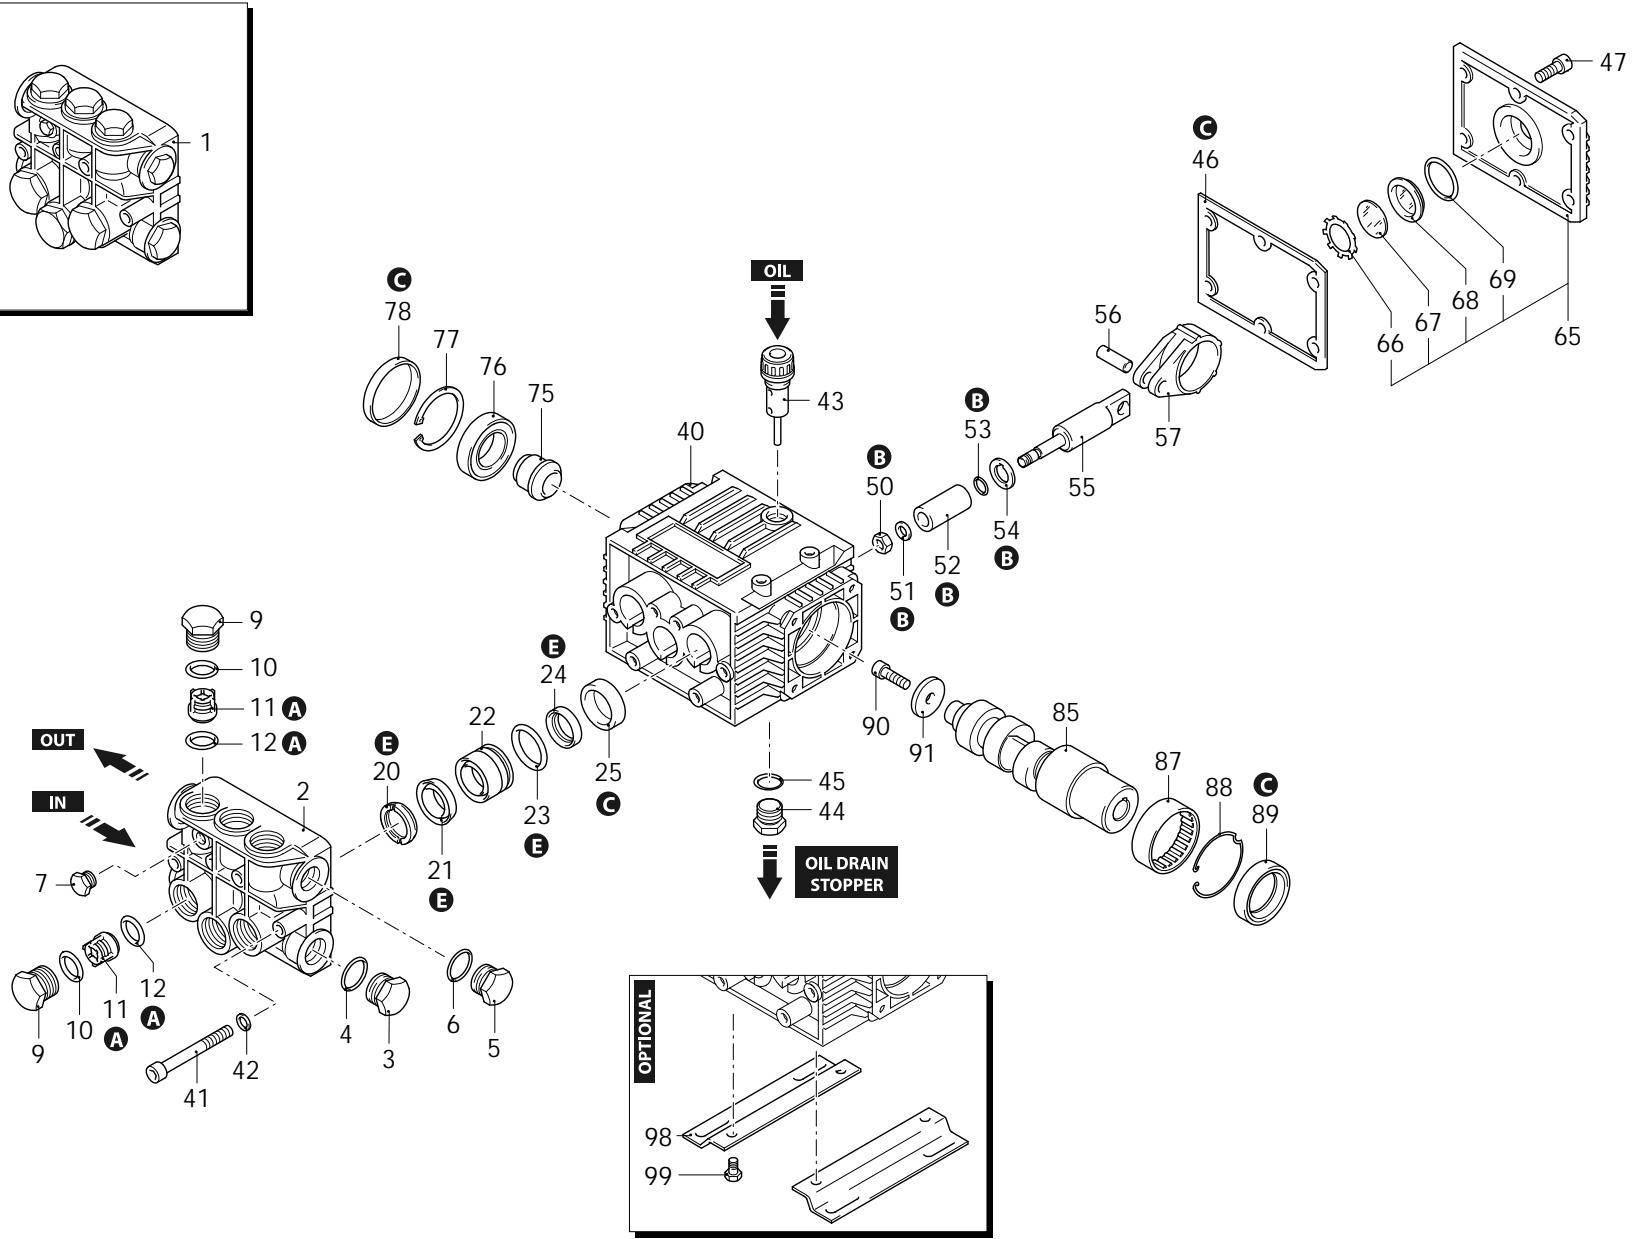

Series 132

XT

C

1450rpm

ø 24mm

AR-1_000015_v01

29/11/2021

Series 132

XT

C

1450rpm

ø 24mm

P	Code	Description	Q	Note	Validity	P	Code	Description	Q	Note	Validity
1	1269250	Head assembly	1	Ø 18		75	1320330	Bushing	1		
2	1262226	Head	1			76	1320370	Bearing	1		
3	820361	Plug	1	1/2" G brass	C=40Nm	77	1260790	Ring	1	seeger Ø1 52	
4	180101	O-ring	1	Ø 17,5x2	Lubricate with grease Molykote PG54	78	1266740	Cover	1		
5	1980740	Plug	1	3/8" G brass	C=20Nm	85	1321140	Shaft	1	6 marked	
6	740290	O-ring	1	Ø 14x1,78	Lubricate with grease Molykote PG54	87	1321190	Bearing	1		Assemble with tool [1780610]
7	620301	Plug	1	1/8" G	Screw with Loxeal 55-14	88	1321080	Ring	1		
9	1260162	Plug	6		C=34Nm	89	480671	Ring	1	seal	Assemble with tool [1781000]
10	960160	O-ring	6	Ø 17,86x2,62	Lubricate with grease Molykote PG54	90	390430	Screw	1	TE M6x25	C=24Nm
11	1269050	Complete valve	6			91	780230	Washer	1		
12	880830	O-ring	6	Ø 15,54x2,62		98	1263890	Foot	2		
20	1320340	Ring	3	support Ø 18		99	1260470	Screw	4	TE M8x10	C=24Nm
21	1780720	Water seal	3	Ø 18	Lubricate with grease Molykote PG54	A	1864	Valve kit	1		
22	1320351	Piston guide	3	Ø 18		B	2629	Piston kit	1	Ø 18	
23	1260420	O-ring	3	Ø 26,70x1,78	Lubricate with grease Molykote PG54	C	1860	Oil seal kit	1		
24	1260450	Water seal	3	Ø 18	Lubricate with grease Molykote PG54	E	42479	Water seal kit	1	Ø 18	
25	1260460	Oil seal	3			E	2030	Water seal kit	1	Ø 18 Viton	
40	1320010	Pump body	1								
41	680570	Screw	6	TCEI M6x60	C=10Nm						
42	1381550	Washer	6								
43	880130	Plug	1								
44	1980740	Plug	1	3/8" G brass	C=20Nm						
45	740290	O-ring	1	Ø 14x1,78	Lubricate with grease Molykote PG54						
46	1260040	Oil seal	1								
47	1260760	Screw	6	TCEI M5x20	C=5,4Nm						
50	1260110	Nut	3	M8	Screw with Loxeal 55-14 / C=12Nm						
51	1260100	Washer	3								
52	1260210	Piston	3	Ø 18							
53	480480	O-ring	3	Ø 4,48x1,78							
54	1260091	Plate	3								
55	1260070	Piston	3	guide							
56	1260080	Pin	3								
57	1320140	Connecting-rod	3	bronze							
65	1329010	Cover	1	complete							
66	1260430	Ring	1								
67	1780690	Plate	1								
68	1260250	Level gauge	1								
69	1140450	O-ring	1	Ø 20,24x2,62	Lubricate with grease Molykote PG54						

Revision: 1

Oil type: SAE 15W40

Attachment:

Date: 29/11/2021

Oil quantity: 0,280 Kg

C=Tightening torque (Tolerance +0 ÷ -10%)