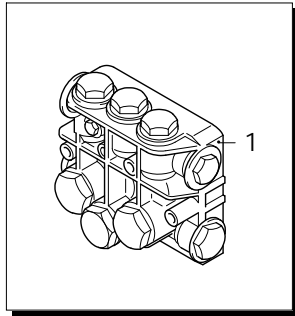

Series 132

XT

C

1450rpm

ø 24mm

AR-1_000015_v01

29/11/2021

Series 132

XT

C

1450rpm

ø 24mm

P	Code	Description	Q	Note	Validity	P	Code	Description	Q	Note	Validity
1	1269222	Head assembly	1	Ø 18		75	1320330	Bushing	1		
2	1320020	Head	1			76	1320370	Bearing	1		
3	820361	Plug	1	1/2" G brass	C=40Nm	77	1260790	Ring	1	seeger Ø1 52	
4	180101	O-ring	1	Ø 17,5x2	Lubricate with grease Molykote PG54	78	1266740	Cover	1		
5	1980740	Plug	1	3/8" G brass	C=20Nm	85	1321140	Shaft	1	6 marked	
6	740290	O-ring	1	Ø 14x1,78	Lubricate with grease Molykote PG54	87	1321190	Bearing	1		Assemble with tool [1780610]
7	620301	Plug	1	1/8" G	Screw with Loxeal 55-14	88	1321080	Ring	1		
9	1260162	Plug	6		C=34Nm	89	480671	Ring	1	seal	Assemble with tool [1781000]
10	960160	O-ring	6	Ø 17,86x2,62	Lubricate with grease Molykote PG54	90	390430	Screw	1	TE M6x25	C=24Nm
11	1269050	Complete valve	6			91	780230	Washer	1		
12	880830	O-ring	6	Ø 15,54x2,62		98	1263890	Foot	2		
20	1320340	Ring	3	support Ø 18		99	1260470	Screw	4	TE M8x10	C=24Nm
21	1780720	Water seal	3	Ø 18	Lubricate with grease Molykote PG54	A	1864	Valve kit	1		
22	1320351	Piston guide	3	Ø 18		B	2629	Piston kit	1	Ø 18	
23	1260420	O-ring	3	Ø 26,70x1,78	Lubricate with grease Molykote PG54	C	1860	Oil seal kit	1		
24	1260450	Water seal	3	Ø 18	Lubricate with grease Molykote PG54	E	42479	Water seal kit	1	Ø 18	
25	1260460	Oil seal	3			E	2030	Water seal kit	1	Ø 18 Viton	
40	1320010	Pump body	1								
41	680570	Screw	6	TCEI M6x60	C=10Nm						
42	1381550	Washer	6								
43	880130	Plug	1								
44	1980740	Plug	1	3/8" G brass	C=20Nm						
45	740290	O-ring	1	Ø 14x1,78	Lubricate with grease Molykote PG54						
46	1260040	Oil seal	1								
47	1260760	Screw	6	TCEI M5x20	C=5,4Nm						
50	1260110	Nut	3	M8	Screw with Loxeal 55-14 / C=12Nm						
51	1260100	Washer	3								
52	1260210	Piston	3	Ø 18							
53	480480	O-ring	3	Ø 4,48x1,78							
54	1260091	Plate	3								
55	1260070	Piston	3	guide							
56	1260080	Pin	3								
57	1320140	Connecting-rod	3	bronze							
65	1329010	Cover	1	complete							
66	1260430	Ring	1								
67	1780690	Plate	1								
68	1260250	Level gauge	1								
69	1140450	O-ring	1	Ø 20,24x2,62	Lubricate with grease Molykote PG54						

Revision: 1

Oil type: SAE 15W40

Attachment:

Date: 29/11/2021

Oil quantity: 0,280 Kg

C=Tightening torque (Tolerance +0 ÷ -10%)