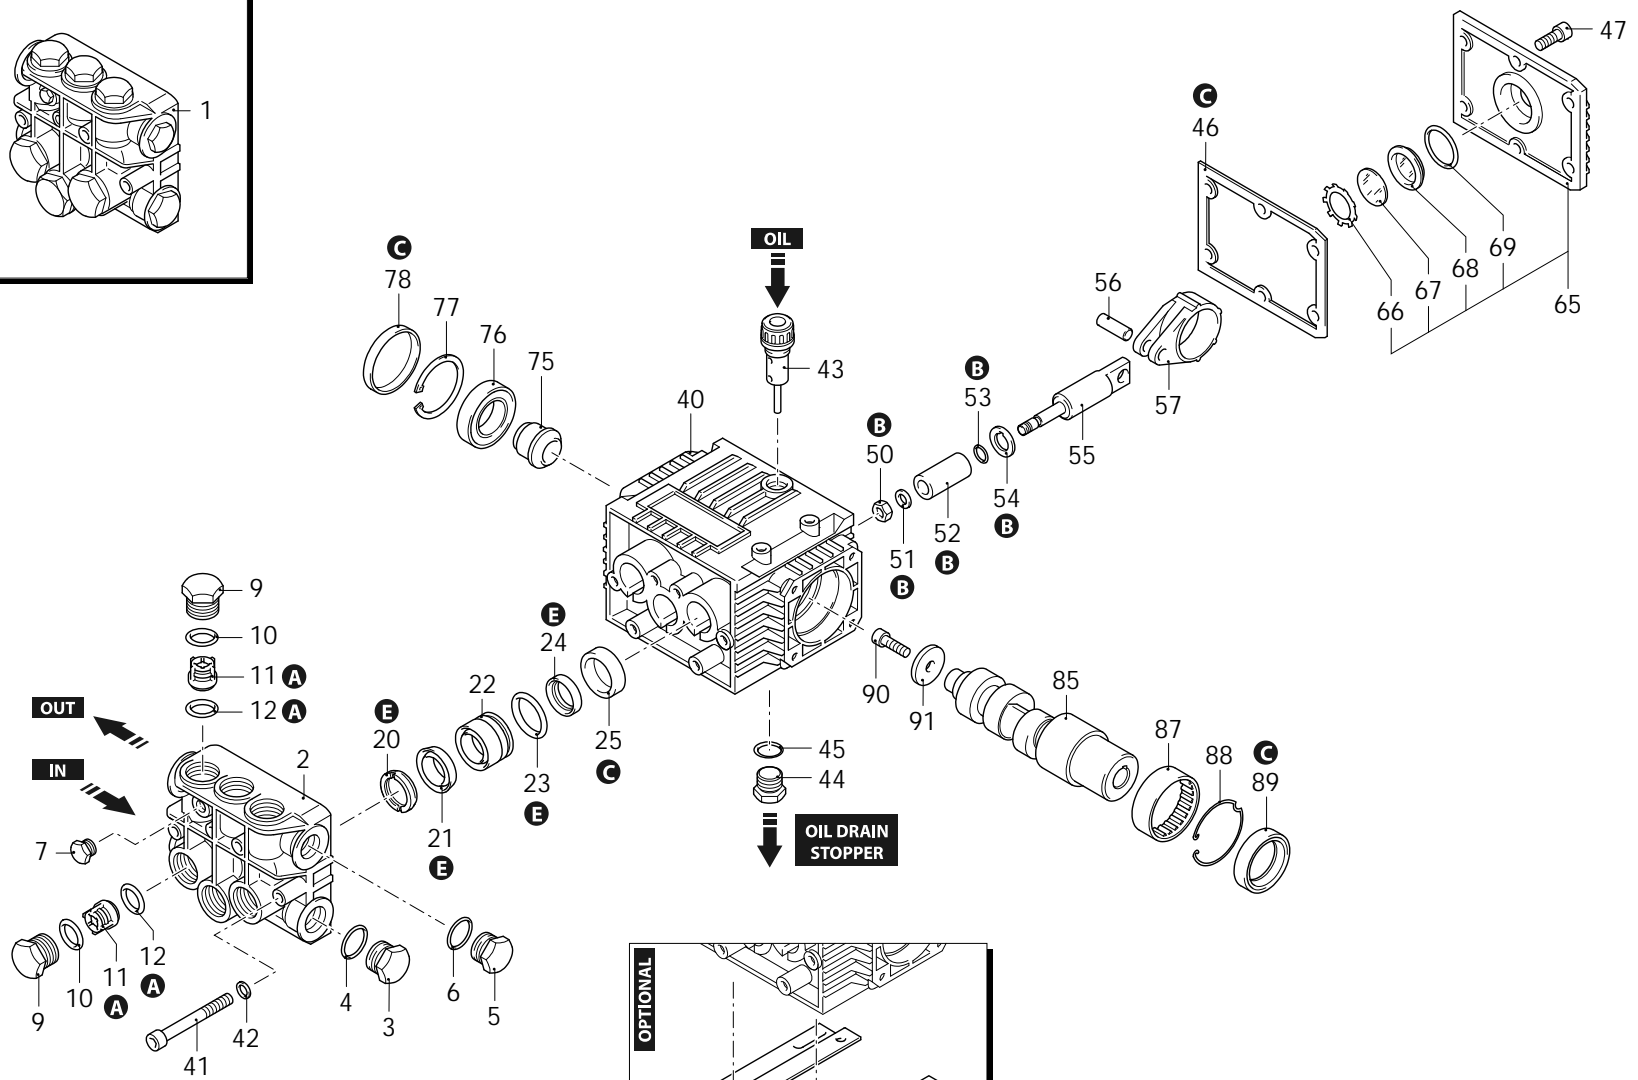

Series 132

XT

C

1450rpm

ø 24mm

AR-1_000015_v01

29/11/2021

Series 132

XT

C

1450rpm

ø 24mm

P	Code	Description	Q	Note	Validity	P	Code	Description	Q	Note	Validity
1	1269222	Head assembly	1	Ø 18		75	1320330	Bushing	1		
2	1320020	Head	1			76	1320370	Bearing	1		
3	820361	Plug	1	1/2" G brass	C=40Nm	77	1260790	Ring	1	seeger Ø1 52	
4	180101	O-ring	1	Ø 17,5x2	Lubricate with grease Molykote PG54	78	1266740	Cover	1		
5	1980740	Plug	1	3/8" G brass	C=20Nm	85	1321140	Shaft	1	6 marked	
6	740290	O-ring	1	Ø 14x1,78	Lubricate with grease Molykote PG54	87	1321190	Bearing	1		Assemble with tool [1780610]
7	620301	Plug	1	1/8" G	Screw with Loxeal 55-14	88	1321080	Ring	1		
9	1260162	Plug	6		C=34Nm	89	480671	Ring	1	seal	Assemble with tool [1781000]
10	960160	O-ring	6	Ø 17,86x2,62	Lubricate with grease Molykote PG54	90	390430	Screw	1	TE M6x25	C=24Nm
11	1269050	Complete valve	6			91	780230	Washer	1		
12	880830	O-ring	6	Ø 15,54x2,62		98	1263890	Foot	2		
20	1320340	Ring	3	support Ø 18		99	1260470	Screw	4	TE M8x10	C=24Nm
21	1780720	Water seal	3	Ø 18	Lubricate with grease Molykote PG54	A	1864	Valve kit	1		
22	1320351	Piston guide	3	Ø 18		B	2629	Piston kit	1	Ø 18	
23	1260420	O-ring	3	Ø 26,70x1,78	Lubricate with grease Molykote PG54	C	1860	Oil seal kit	1		
24	1260450	Water seal	3	Ø 18	Lubricate with grease Molykote PG54	E	42479	Water seal kit	1	Ø 18	
25	1260460	Oil seal	3			E	2030	Water seal kit	1	Ø 18 Viton	
40	1320010	Pump body	1								
41	680570	Screw	6	TCEI M6x60	C=10Nm						
42	1381550	Washer	6								
43	880130	Plug	1								
44	1980740	Plug	1	3/8" G brass	C=20Nm						
45	740290	O-ring	1	Ø 14x1,78	Lubricate with grease Molykote PG54						
46	1260040	Oil seal	1								
47	1260760	Screw	6	TCEI M5x20	C=5,4Nm						
50	1260110	Nut	3	M8	Screw with Loxeal 55-14 / C=12Nm						
51	1260100	Washer	3								
52	1260210	Piston	3	Ø 18							
53	480480	O-ring	3	Ø 4,48x1,78							
54	1260091	Plate	3								
55	1260070	Piston	3	guide							
56	1260080	Pin	3								
57	1320140	Connecting-rod	3	bronze							
65	1329010	Cover	1	complete							
66	1260430	Ring	1								
67	1780690	Plate	1								
68	1260250	Level gauge	1								
69	1140450	O-ring	1	Ø 20,24x2,62	Lubricate with grease Molykote PG54						

Revision: 1

Oil type: SAE 15W40

Attachment:

Date: 29/11/2021

Oil quantity: 0,280 Kg

C=Tightening torque (Tolerance +0 ÷ -10%)