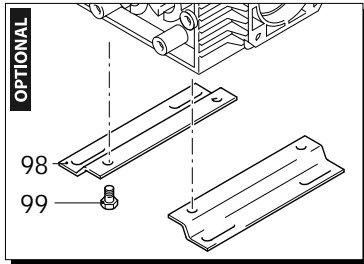

Series 132

XT

C

1450rpm

ø 24mm

AR-1_000015_v01

29/11/2021

Series 132

XT

C

1450rpm

ø 24mm

P	Code	Description	Q	Note	Validity	P	Code	Description	Q	Note	Validity
1	1269222	Head assembly	1	Ø 18		75	1320330	Bushing	1		
2	1320020	Head	1			76	1320370	Bearing	1		
3	820361	Plug	1	1/2" G brass	C=40Nm	77	1260790	Ring	1	seeger Ø1 52	
4	180101	O-ring	1	Ø 17,5x2	Lubricate with grease Molykote PG54	78	1266740	Cover	1		
5	1980740	Plug	1	3/8" G brass	C=20Nm	85	1321140	Shaft	1	6 marked	
6	740290	O-ring	1	Ø 14x1,78	Lubricate with grease Molykote PG54	87	1321190	Bearing	1		Assemble with tool [1780610]
7	620301	Plug	1	1/8" G	Screw with Loxeal 55-14	88	1321080	Ring	1		
9	1260162	Plug	6		C=34Nm	89	480671	Ring	1	seal	Assemble with tool [1781000]
10	960160	O-ring	6	Ø 17,86x2,62	Lubricate with grease Molykote PG54	90	390430	Screw	1	TE M6x25	C=24Nm
11	1269050	Complete valve	6			91	780230	Washer	1		
12	880830	O-ring	6	Ø 15,54x2,62		98	1263890	Foot	2		
20	1320340	Ring	3	support Ø 18		99	1260470	Screw	4	TE M8x10	C=24Nm
21	1780720	Water seal	3	Ø 18	Lubricate with grease Molykote PG54	A	1864	Valve kit	1		
22	1320351	Piston guide	3	Ø 18		B	2629	Piston kit	1	Ø 18	
23	1260420	O-ring	3	Ø 26,70x1,78	Lubricate with grease Molykote PG54	C	1860	Oil seal kit	1		
24	1260450	Water seal	3	Ø 18	Lubricate with grease Molykote PG54	E	42479	Water seal kit	1	Ø 18	
25	1260460	Oil seal	3			E	2030	Water seal kit	1	Ø 18 Viton	
40	1320010	Pump body	1								
41	680570	Screw	6	TCEI M6x60	C=10Nm						
42	1381550	Washer	6								
43	880130	Plug	1								
44	1980740	Plug	1	3/8" G brass	C=20Nm						
45	740290	O-ring	1	Ø 14x1,78	Lubricate with grease Molykote PG54						
46	1260040	Oil seal	1								
47	1260760	Screw	6	TCEI M5x20	C=5,4Nm						
50	1260110	Nut	3	M8	Screw with Loxeal 55-14 / C=12Nm						
51	1260100	Washer	3								
52	1260210	Piston	3	Ø 18							
53	480480	O-ring	3	Ø 4,48x1,78							
54	1260091	Plate	3								
55	1260070	Piston	3	guide							
56	1260080	Pin	3								
57	1320140	Connecting-rod	3	bronze							
65	1329010	Cover	1	complete							
66	1260430	Ring	1								
67	1780690	Plate	1								
68	1260250	Level gauge	1								
69	1140450	O-ring	1	Ø 20,24x2,62	Lubricate with grease Molykote PG54						

Revision: 1

Oil type: SAE 15W40

Attachment:

Date: 29/11/2021

Oil quantity: 0,280 Kg

C=Tightening torque (Tolerance +0 ÷ -10%)